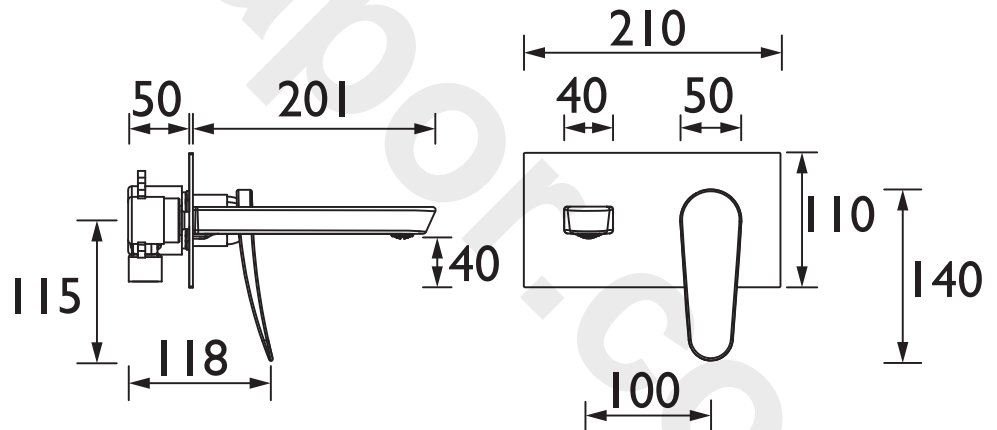

CLR WMBAS C

CLARET Tap Range Claret Wall Mounted Basin Mixer Chrome

Features:

- Long life ceramic cartridge for added durability and ease of use
- Easy to use metal handle
- Minimum working pressure of 1.0 bar

Product Certifications:

WRAS Cert. Number: 1706005
WRAS Expiry Date: 30/06/2022

For more products, visit our website:
<http://www.bristan.com>

Specification

Product Type:	Bathroom Taps
Main Construction Material:	Brass
Mount Type:	Wall Mounted
Handle Type:	Lever Handle
Connection Inlet:	1/2" BSP 15mm Compression
Connection Outlet:	M24 Coin Slot Anti-Splash
Number of Tap Holes:	2
Valve/Cartridge Type:	35mm Cartridge
Plumbing System Requirements:	Suitable for high pressure systems
Minimum Dynamic Pressure (bar):	1.0 bar
Maximum Dynamic Pressure (bar):	5.0 bar
Maximum Hot Water Temperature °C:	65°C
Maximum Static Pressure (bar):	10 bar
Flow Type:	Single Flow
Isolation Included:	No

Dimensions (measurements in mm)

Flow Rates (l/min)

System Pressure (bar)	1	2	3	5
CLR WMBAS C (mixed)	13.1	18.5	22.7	29.3

TECHNICAL
DATA
SHEET

BRISTAN

D5